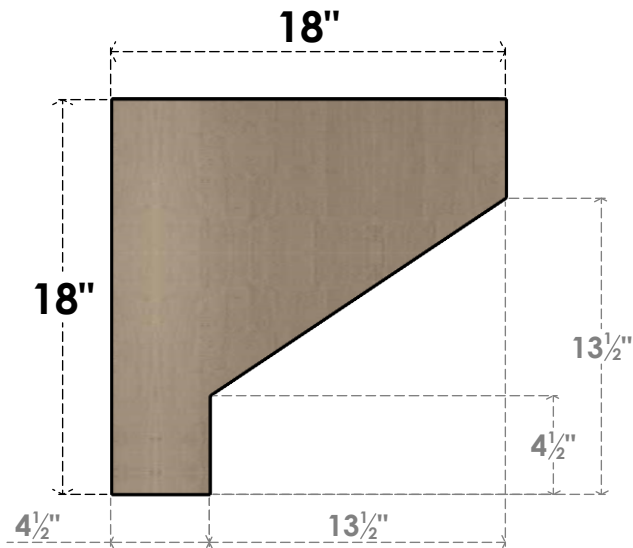

# ITEM NUMBER: CORU09X18X18CLERCPR

9"W X 18"D X 18"H SERIES 1 CLASSIC CLEMMONS ROUGH CEDAR  
TIMBERTHANE FAUX WOOD CORBEL, PRIMED

**SIDE PROFILE**

**FRONT PROFILE**

**ISOMETRIC**

EKENA MILLWORK  
2300 WEST MAIN ST.  
CLARKSVILLE, TX 75426  
TOLL FREE: 866-607-0453  
WWW.EKENAMILLWORK.COM

NOTES

1. INSTALLATION TO BE COMPLETED IN ACCORDANCE WITH MANUFACTURER'S SPECIFICATIONS.
2. DRAWING MAY NOT BE TO SCALE
3. THIS DRAWING IS INTENDED FOR DESIGN AND PLANNING PURPOSES ONLY.
4. ALL INFORMATION CONTAINED HEREIN WAS CURRENT AT THE TIME OF DEVELOPMENT BUT MUST BE REVIEWED AND APPROVED BY THE PRODUCT MANUFACTURER TO BE CONSIDERED ACCURATE.
5. TIMBERTHANE ARCHITECTURAL PRODUCTS ARE MADE FROM HIGH DENSITY URETHANE AND COME FACTORY PRIMED