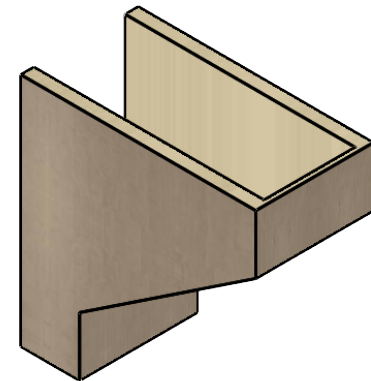

# ITEM NUMBER: CORU09X18X18CLERCPR

9"W X 18"D X 18"H SERIES 1 CLASSIC CLEMMONS ROUGH CEDAR  
TIMBERTHANE FAUX WOOD CORBEL, PRIMED

**SIDE PROFILE**

**FRONT PROFILE**

**ISOMETRIC**

EKENA MILLWORK  
2300 WEST MAIN ST.  
CLARKSVILLE, TX 75426  
TOLL FREE: 866-607-0453  
WWW.EKENAMILLWORK.COM

NOTES

1. INSTALLATION TO BE COMPLETED IN ACCORDANCE WITH MANUFACTURER'S SPECIFICATIONS.
2. DRAWING MAY NOT BE TO SCALE
3. THIS DRAWING IS INTENDED FOR DESIGN AND PLANNING PURPOSES ONLY.
4. ALL INFORMATION CONTAINED HEREIN WAS CURRENT AT THE TIME OF DEVELOPMENT BUT MUST BE REVIEWED AND APPROVED BY THE PRODUCT MANUFACTURER TO BE CONSIDERED ACCURATE.
5. TIMBERTHANE ARCHITECTURAL PRODUCTS ARE MADE FROM HIGH DENSITY URETHANE AND COME FACTORY PRIMED