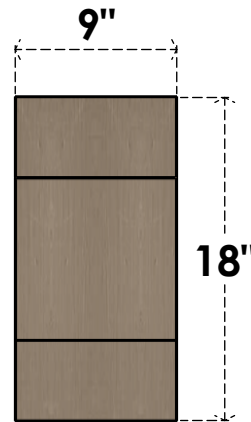

# ITEM NUMBER: CORU09X18X18CLERCPR

9"W X 18"D X 18"H SERIES 1 CLASSIC CLEMMONS ROUGH CEDAR  
TIMBERTHANE FAUX WOOD CORBEL, PRIMED

**SIDE PROFILE**

**FRONT PROFILE**

**ISOMETRIC**

EKENA MILLWORK  
2300 WEST MAIN ST.  
CLARKSVILLE, TX 75426  
TOLL FREE: 866-607-0453  
WWW.EKENAMILLWORK.COM

NOTES

1. INSTALLATION TO BE COMPLETED IN ACCORDANCE WITH MANUFACTURER'S SPECIFICATIONS.
2. DRAWING MAY NOT BE TO SCALE
3. THIS DRAWING IS INTENDED FOR DESIGN AND PLANNING PURPOSES ONLY.
4. ALL INFORMATION CONTAINED HEREIN WAS CURRENT AT THE TIME OF DEVELOPMENT BUT MUST BE REVIEWED AND APPROVED BY THE PRODUCT MANUFACTURER TO BE CONSIDERED ACCURATE.
5. TIMBERTHANE ARCHITECTURAL PRODUCTS ARE MADE FROM HIGH DENSITY URETHANE AND COME FACTORY PRIMED